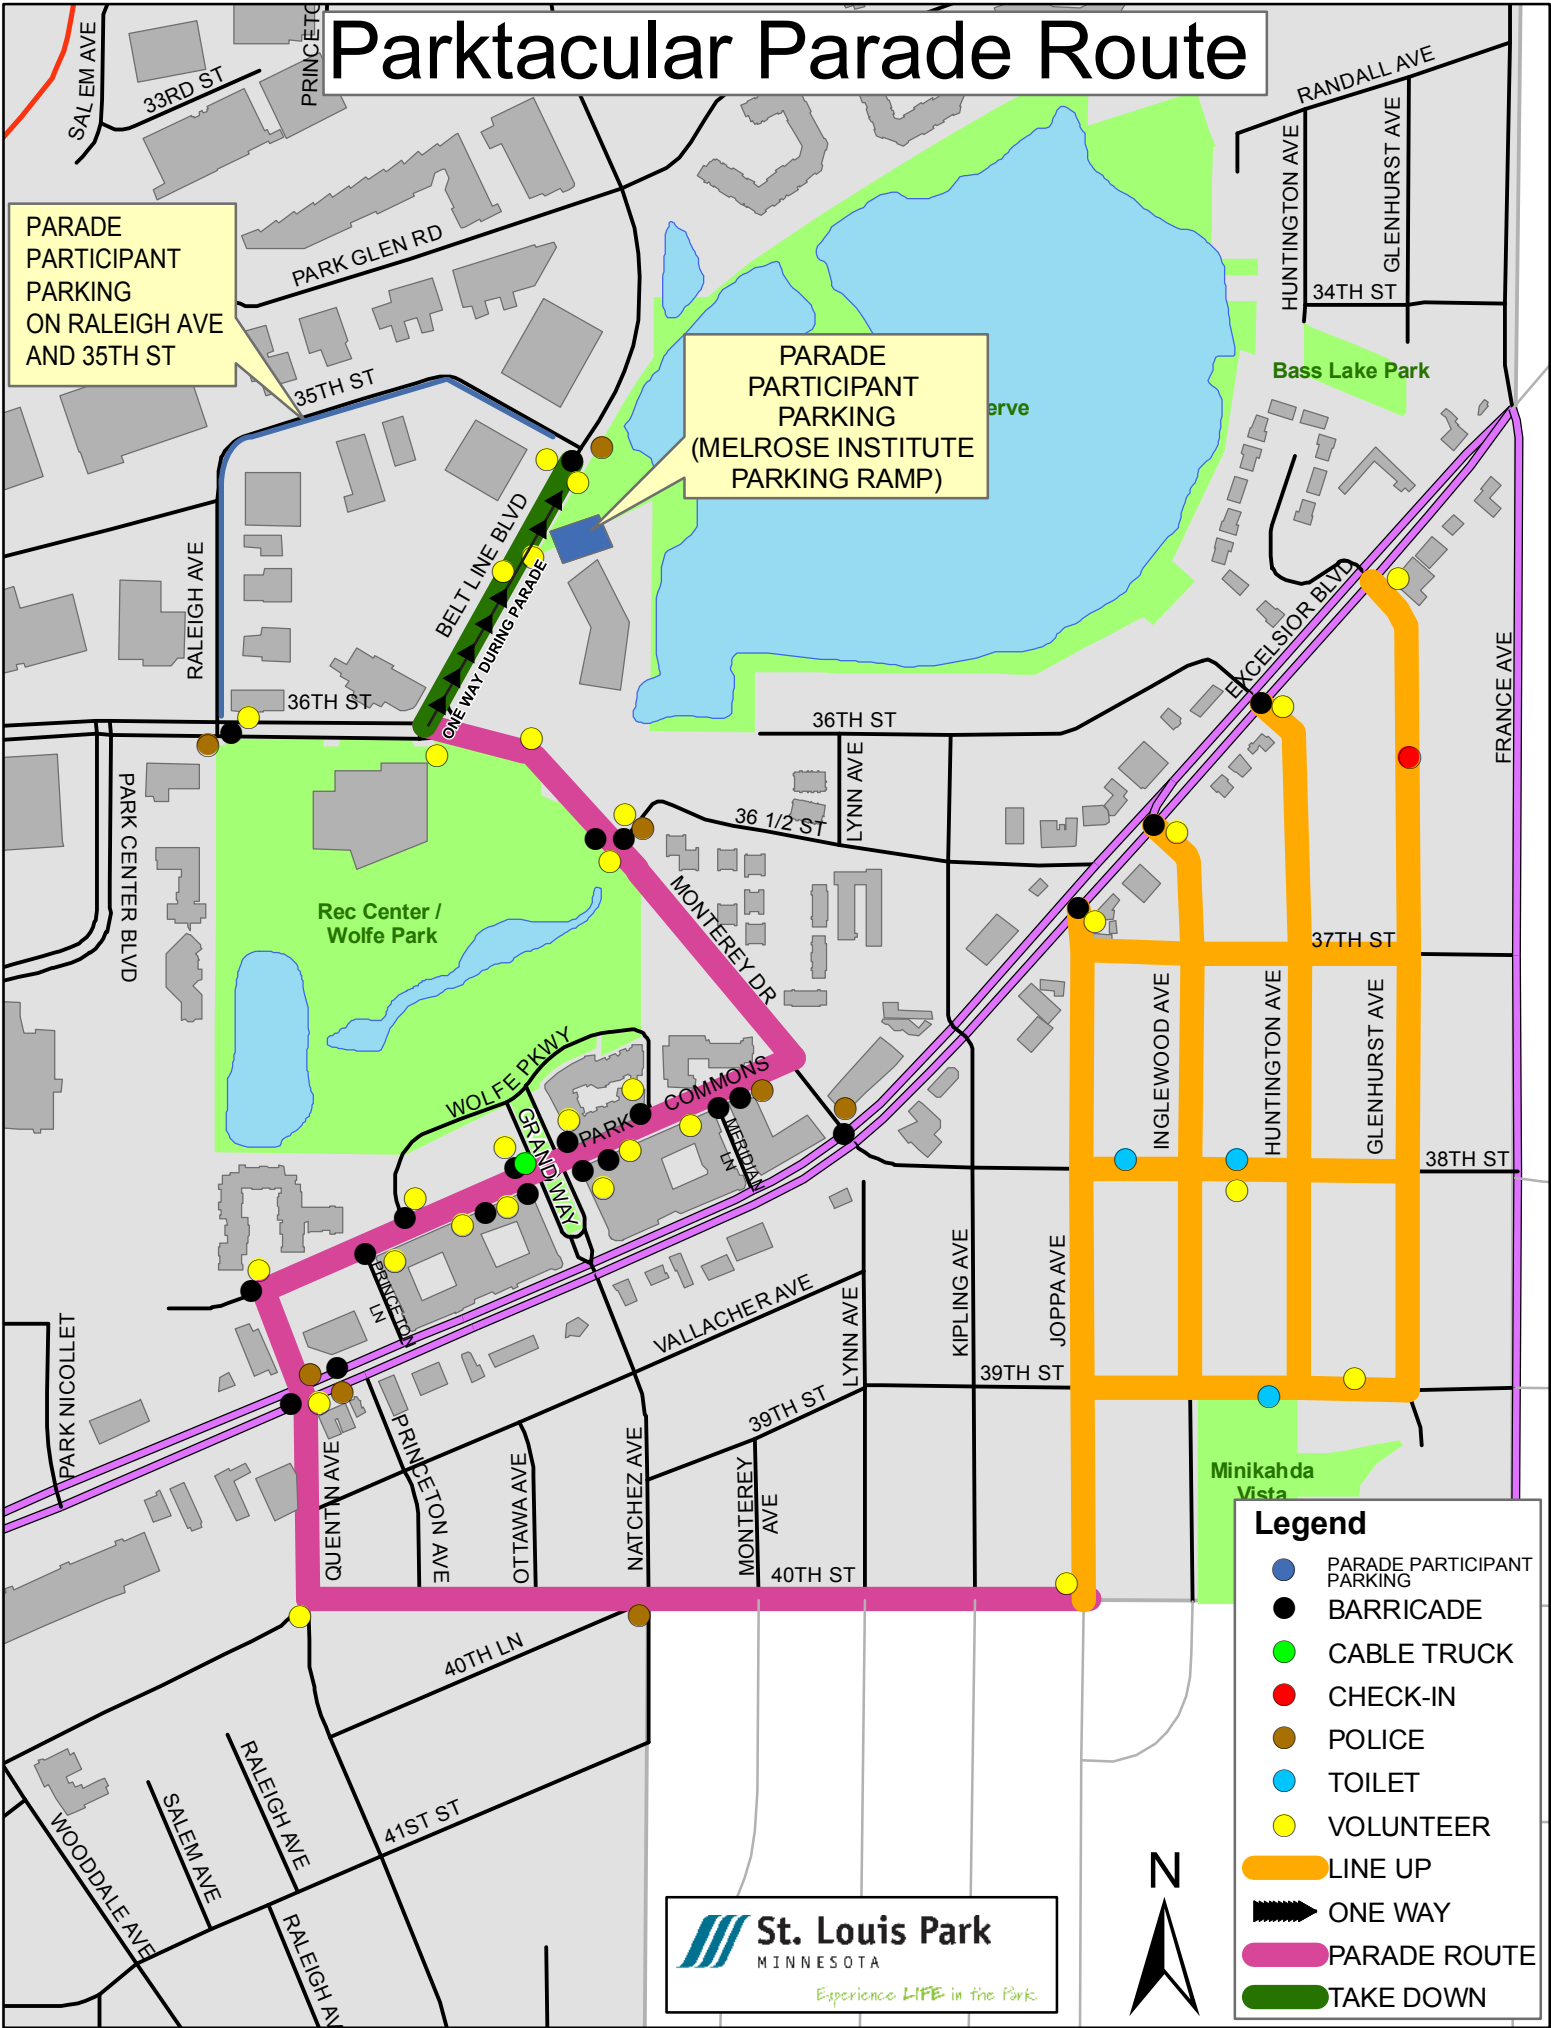

Parktacular Parade Route

PARADE PARTICIPANT PARKING ON RALEIGH AVE AND 35TH ST

PARADE PARTICIPANT PARKING (MELROSE INSTITUTE PARKING RAMP)

- Legend**
- PARADE PARTICIPANT PARKING
 - BARRICADE
 - CABLE TRUCK
 - CHECK-IN
 - POLICE
 - TOILET
 - VOLUNTEER
 - LINE UP
 - ONE WAY
 - PARADE ROUTE
 - TAKE DOWN